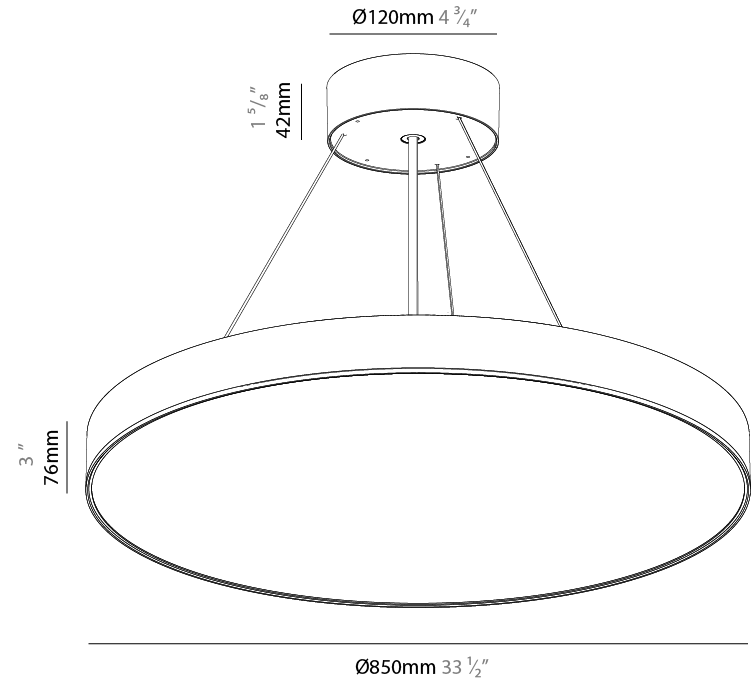

1. To build a product code in our configurator select the specify button on the base model # product page
2. To build a manual product code on this datasheet choose from the options listed below in blue font and add the suffix to the base model #

GENERAL

Series: Sign EVO
Partner: Prolicht
Division: Architectural
Installation: Suspension
Product Type: Pendant
Mounting Location: Ceiling
Light Distribution: Direct

PHYSICAL

Shape: Round
Diameter (mm): 850
Diameter (in): 33 7/16
Height (mm): 82
Height (in): 3 1/4
Weight (kg): 8.8
Diffuser: [PMMA - Opal / Microprism / Clear Microprism](#)
Fixture Finish: [SSR / BKV / CWI / CRY / HAB / UFT / ITA / RUA / FTG / MYG / LOD / PUS / FRO / FUP / KIA / POP / BLS / SPG / MEY / GOH / CHC / COM / ABZ / JAG / OBR / MOS / ROR](#)
Fixture Material: [PMMA / Extruded Aluminum / Steel](#)
Cable Details: [2000mm or 6000mm Transparent Cable](#)

ELECTRICAL

Lamp Type: LED (Zhaga Standard)
Input Wattage (W): 89.5
Total Output Wattage (W): 80.9
Dimming: [DALI Dimming / MATTER Dimming](#)
Driver Included: Yes
Driver Location: Integrated
Driver Type: Constant Current - Universal
Driver Class: Class 2
Input Voltage (V): 120

LED

Color Temperature (°K): 2700-6500 Tunable White
Max. Delivered Lumen (lm): Max 13972
Nominal Lumen (lm): Max 15523
CRI: >90 CRI
Lamp Life (hrs): 50000

OPTICAL

RATINGS AND CERTIFICATIONS

Certified By: Certified for North American Standards
IP rating: IP40