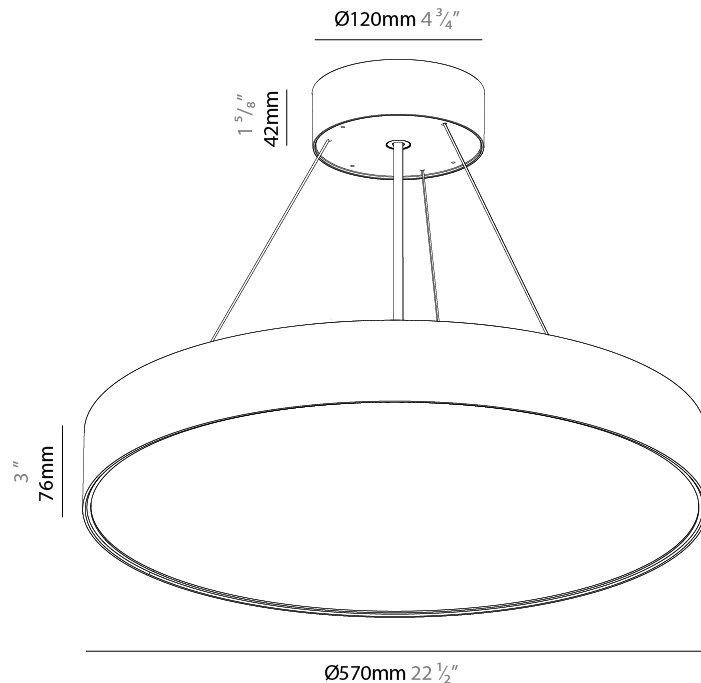

GENERAL

Series: Sign EVO
Partner: Prolicht
Division: Architectural
Installation: Suspension
Product Type: Pendant
Mounting Location: Ceiling
Light Distribution: Direct

PHYSICAL

Shape: Round
Diameter (mm): 570
Diameter (in): 22 7/16
Height (mm): 82
Height (in): 3 1/4
Weight (kg): 6.5
Diffuser: PMMA - Opal / Microprism / Clear Microprism
Fixture Finish: SSR / BKV / CWI / CRY / HAB / UFT / ITA / RUA / FTG / MYG / LOD / PUS / FRO / FUP / KIA / POP / BLS / SPG / MEY / GOH / CHC / COM / ABZ / JAG / OBR / MOS / ROR
Fixture Material: PMMA / Extruded Aluminum / Steel
Cable Details: 2000mm or 6000mm Transparent Cable

ELECTRICAL

Lamp Type: LED (Zhaga Standard)
Input Wattage (W): 53.1
Total Output Wattage (W): 48.2
Dimming: DALI Dimming / MATTER Dimming
Driver Included: Yes
Driver Location: Integrated
Driver Type: Constant Current - Universal
Driver Class: Class 2
Input Voltage (V): 120
Constant Current (MA): 350mA

LED

Color Temperature (°K): 2700-6500 Tunable White
Max. Delivered Lumen (lm): Max 7784
Nominal Lumen (lm): Mxa 8870
CRI: >90 CRI
Lamp Life (hrs): 50000

OPTICAL

RATINGS AND CERTIFICATIONS

Certified By: Certified for North American Standards
IP rating: IP40

PROJECT
TYPE
SPECIFIER
QUANTITY
DATE