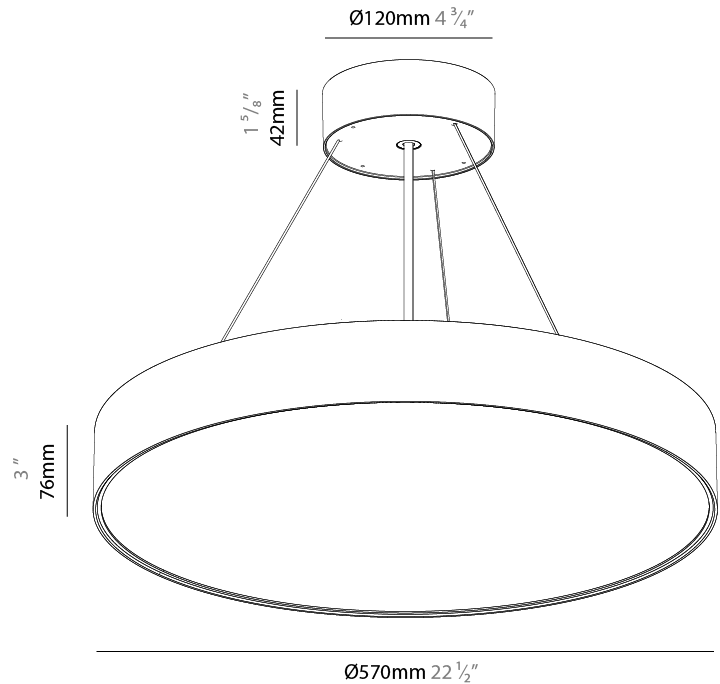

1. To build a product code in our configurator select the specify button on the base model # product page
2. To build a manual product code on this datasheet choose from the options listed below in blue font and add the suffix to the base model #

GENERAL

Series: Sign EVO
Partner: Prolicht
Division: Architectural
Installation: Suspension
Product Type: Pendant
Mounting Location: Ceiling
Light Distribution: Direct / Indirect

PHYSICAL

Shape: Round
Diameter (mm): 570
Diameter (in): 22 7/16
Height (mm): 82
Height (in): 3 1/4
Weight (kg): 6.5
Diffuser: PMMA - Opal / Microprism / Clear Microprism
Fixture Finish: SSR / BKV / CWI / CRY / HAB / UFT / ITA / RUA / FTG / MYG / LOD / PUS / FRO / FUP / KIA / POP / BLS / SPG / MEY / GOH / CHC / COM / ABZ / JAG / OBR / MOS / ROR
Fixture Material: PMMA / Extruded Aluminum / Steel
Cable Details: 2000mm or 6000mm Transparent Cable

ELECTRICAL

Lamp Type: LED (Zhaga Standard)
Input Wattage (W): 34.4
Total Output Wattage (W): 30.9
Dimming: Non-Dimmable
Driver Included: Yes
Driver Location: Integrated
Driver Type: Constant Current - Universal
Driver Class: Class 2
Input Voltage (V): 120

LED

Color Temperature (°K): 2700 / 3000 / 3500 / 4000
Max. Delivered Lumen (lm): Max 5440 (3302 Dir / 2137 Ind)
Nominal Lumen (lm): Mxa 6264
CRI: >90 CRI
Lamp Life (hrs): 50000

OPTICAL

RATINGS AND CERTIFICATIONS

Certified By: Certified for North American Standards
IP rating: IP40
Glare Rating: ≤ 19