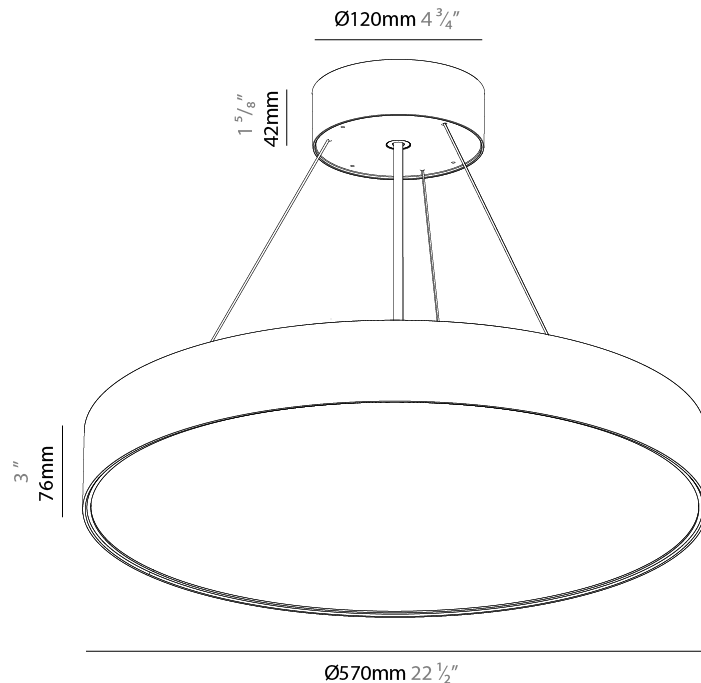

GENERAL

Series: Sign EVO
Partner: Prolicht
Division: Architectural
Installation: Suspension
Product Type: Pendant
Mounting Location: Ceiling
Light Distribution: Direct

PHYSICAL

Shape: Round
Diameter (mm): 570
Diameter (in): 22 7/16
Height (mm): 82
Height (in): 3 1/4
Weight (kg): 6.5
Diffuser: PMMA - Opal / Microprism / Clear Microprism
Fixture Finish: SSR / BKV / CWI / CRY / HAB / UFT / ITA / RUA / FTG / MYG / LOD / PUS / FRO / FUP / KIA / POP / BLS / SPG / MEY / GOH / CHC / COM / ABZ / JAG / OBR / MOS / ROR
Fixture Material: PMMA / Extruded Aluminum / Steel
Cable Details: 2000mm or 6000mm Transparent Cable

ELECTRICAL

Lamp Type: LED (Zhaga Standard)
Input Wattage (W): 52.6
Total Output Wattage (W): 45.7
Dimming: Tri-Mode (Non-Dimming and Phase Dimming (120Vac only) and 0-10V Dimming)
Driver Included: Yes
Driver Location: Integrated
Driver Type: Constant Current - Universal
Driver Class: Class 2
Input Voltage (V): 120
Constant Current (mA): 350mA
Upon Request: MATTER Dimming / DALI Dimming (Remote)

LED

Color Temperature (°K): 2700 / 3000 / 3500 / 4000
Max. Delivered Lumen (lm): Max 8256
Nominal Lumen (lm): Mxa 9408
CRI: >90 CRI
Lamp Life (hrs): 50000

OPTICAL

RATINGS AND CERTIFICATIONS

Certified By: Certified for North American Standards
IP rating: IP40