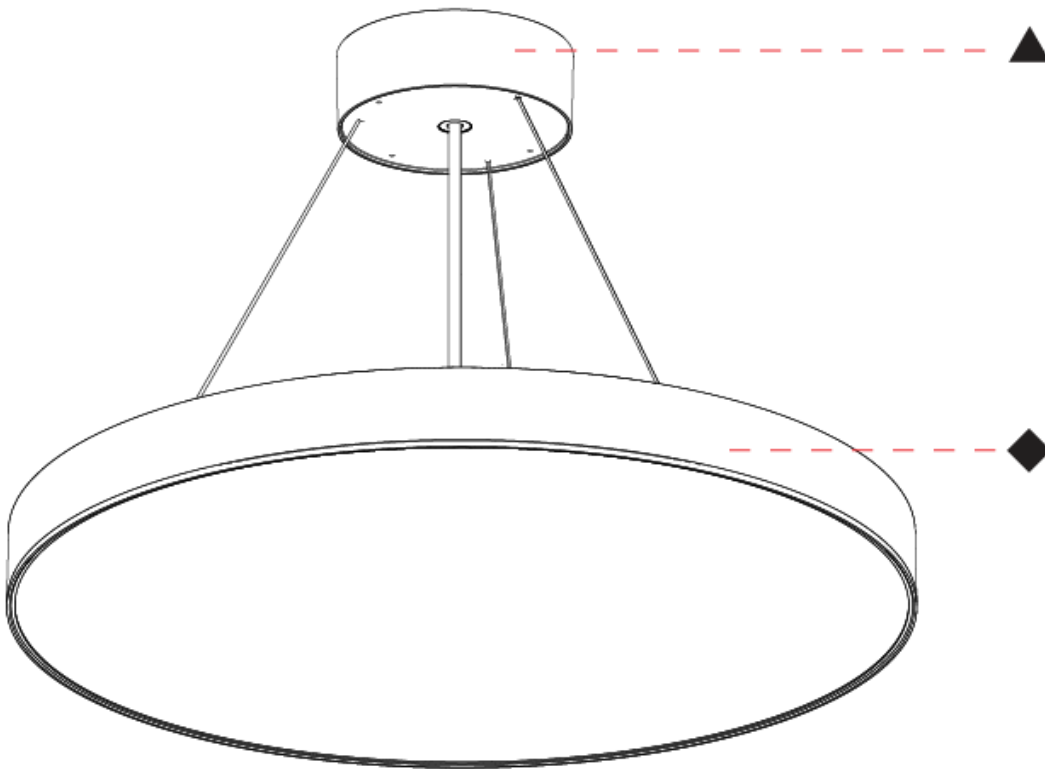

SIGN EVO SUSPENSION

A3001104-HE-

PROJECT	_____
TYPE	_____
SPECIFIER	_____
QUANTITY	_____
DATE	_____

A