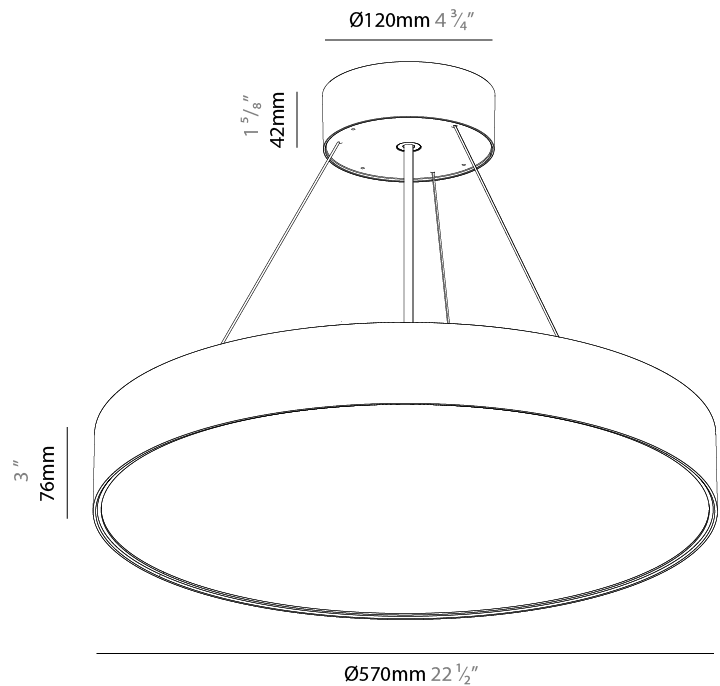

GENERAL

Series: Sign EVO
Partner: Prolicht
Division: Architectural
Installation: Suspension
Product Type: Pendant
Mounting Location: Ceiling
Light Distribution: Direct / Indirect

PHYSICAL

Shape: Round
Diameter (mm): 570
Diameter (in): 22 7/16
Height (mm): 82
Height (in): 3 1/4
Weight (kg): 6.5
Diffuser: PMMA - Opal / Microprism / Clear Microprism
Fixture Finish: SSR / BKV / CWI / CRY / HAB / UFT / ITA / RUA / FTG / MYG / LOD / PUS / FRO / FUP / KIA / POP / BLS / SPG / MEY / GOH / CHC / COM / ABZ / JAG / OBR / MOS / ROR
Fixture Material: PMMA / Extruded Aluminum / Steel
Cable Details: 2000mm or 6000mm Transparent Cable

ELECTRICAL

Lamp Type: LED (Zhaga Standard)
Input Wattage (W): 72.3
Total Output Wattage (W): 65.4
Dimming: Tri-Mode (Non-Dimming and Phase Dimming (120Vac only) and 0-10V Dimming)
Driver Included: Yes
Driver Location: Integrated
Driver Type: Constant Current - Universal
Driver Class: Class 2
Input Voltage (V): 120
Upon Request: MATTER Dimming / DALI Dimming (Remote)

LED

Color Temperature (°K): 2700 / 3000 / 3500 / 4000
Max. Delivered Lumen (lm): Max 11203 (8256 Dir / 2947 Ind)
Nominal Lumen (lm): Mxa : 12855
CRI: >90 CRI
Lamp Life (hrs): 50000

OPTICAL

RATINGS AND CERTIFICATIONS

Certified By: Certified for North American Standards
IP rating: IP40