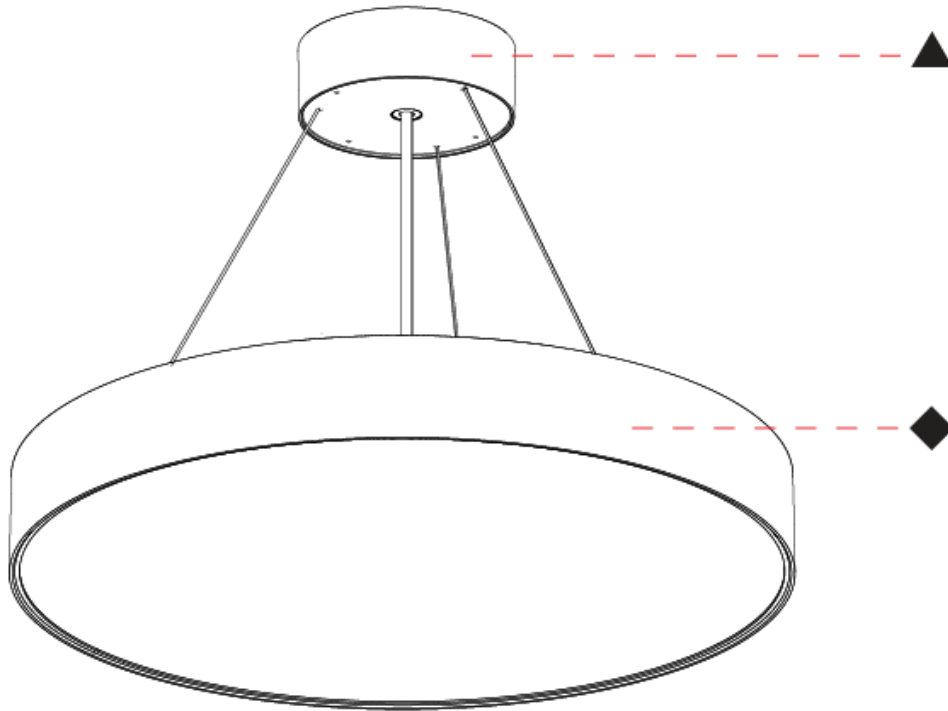

SIGN EVO SUSPENSION

A3001100-HE-

PROJECT	_____
TYPE	_____
SPECIFIER	_____
QUANTITY	_____
DATE	_____

A